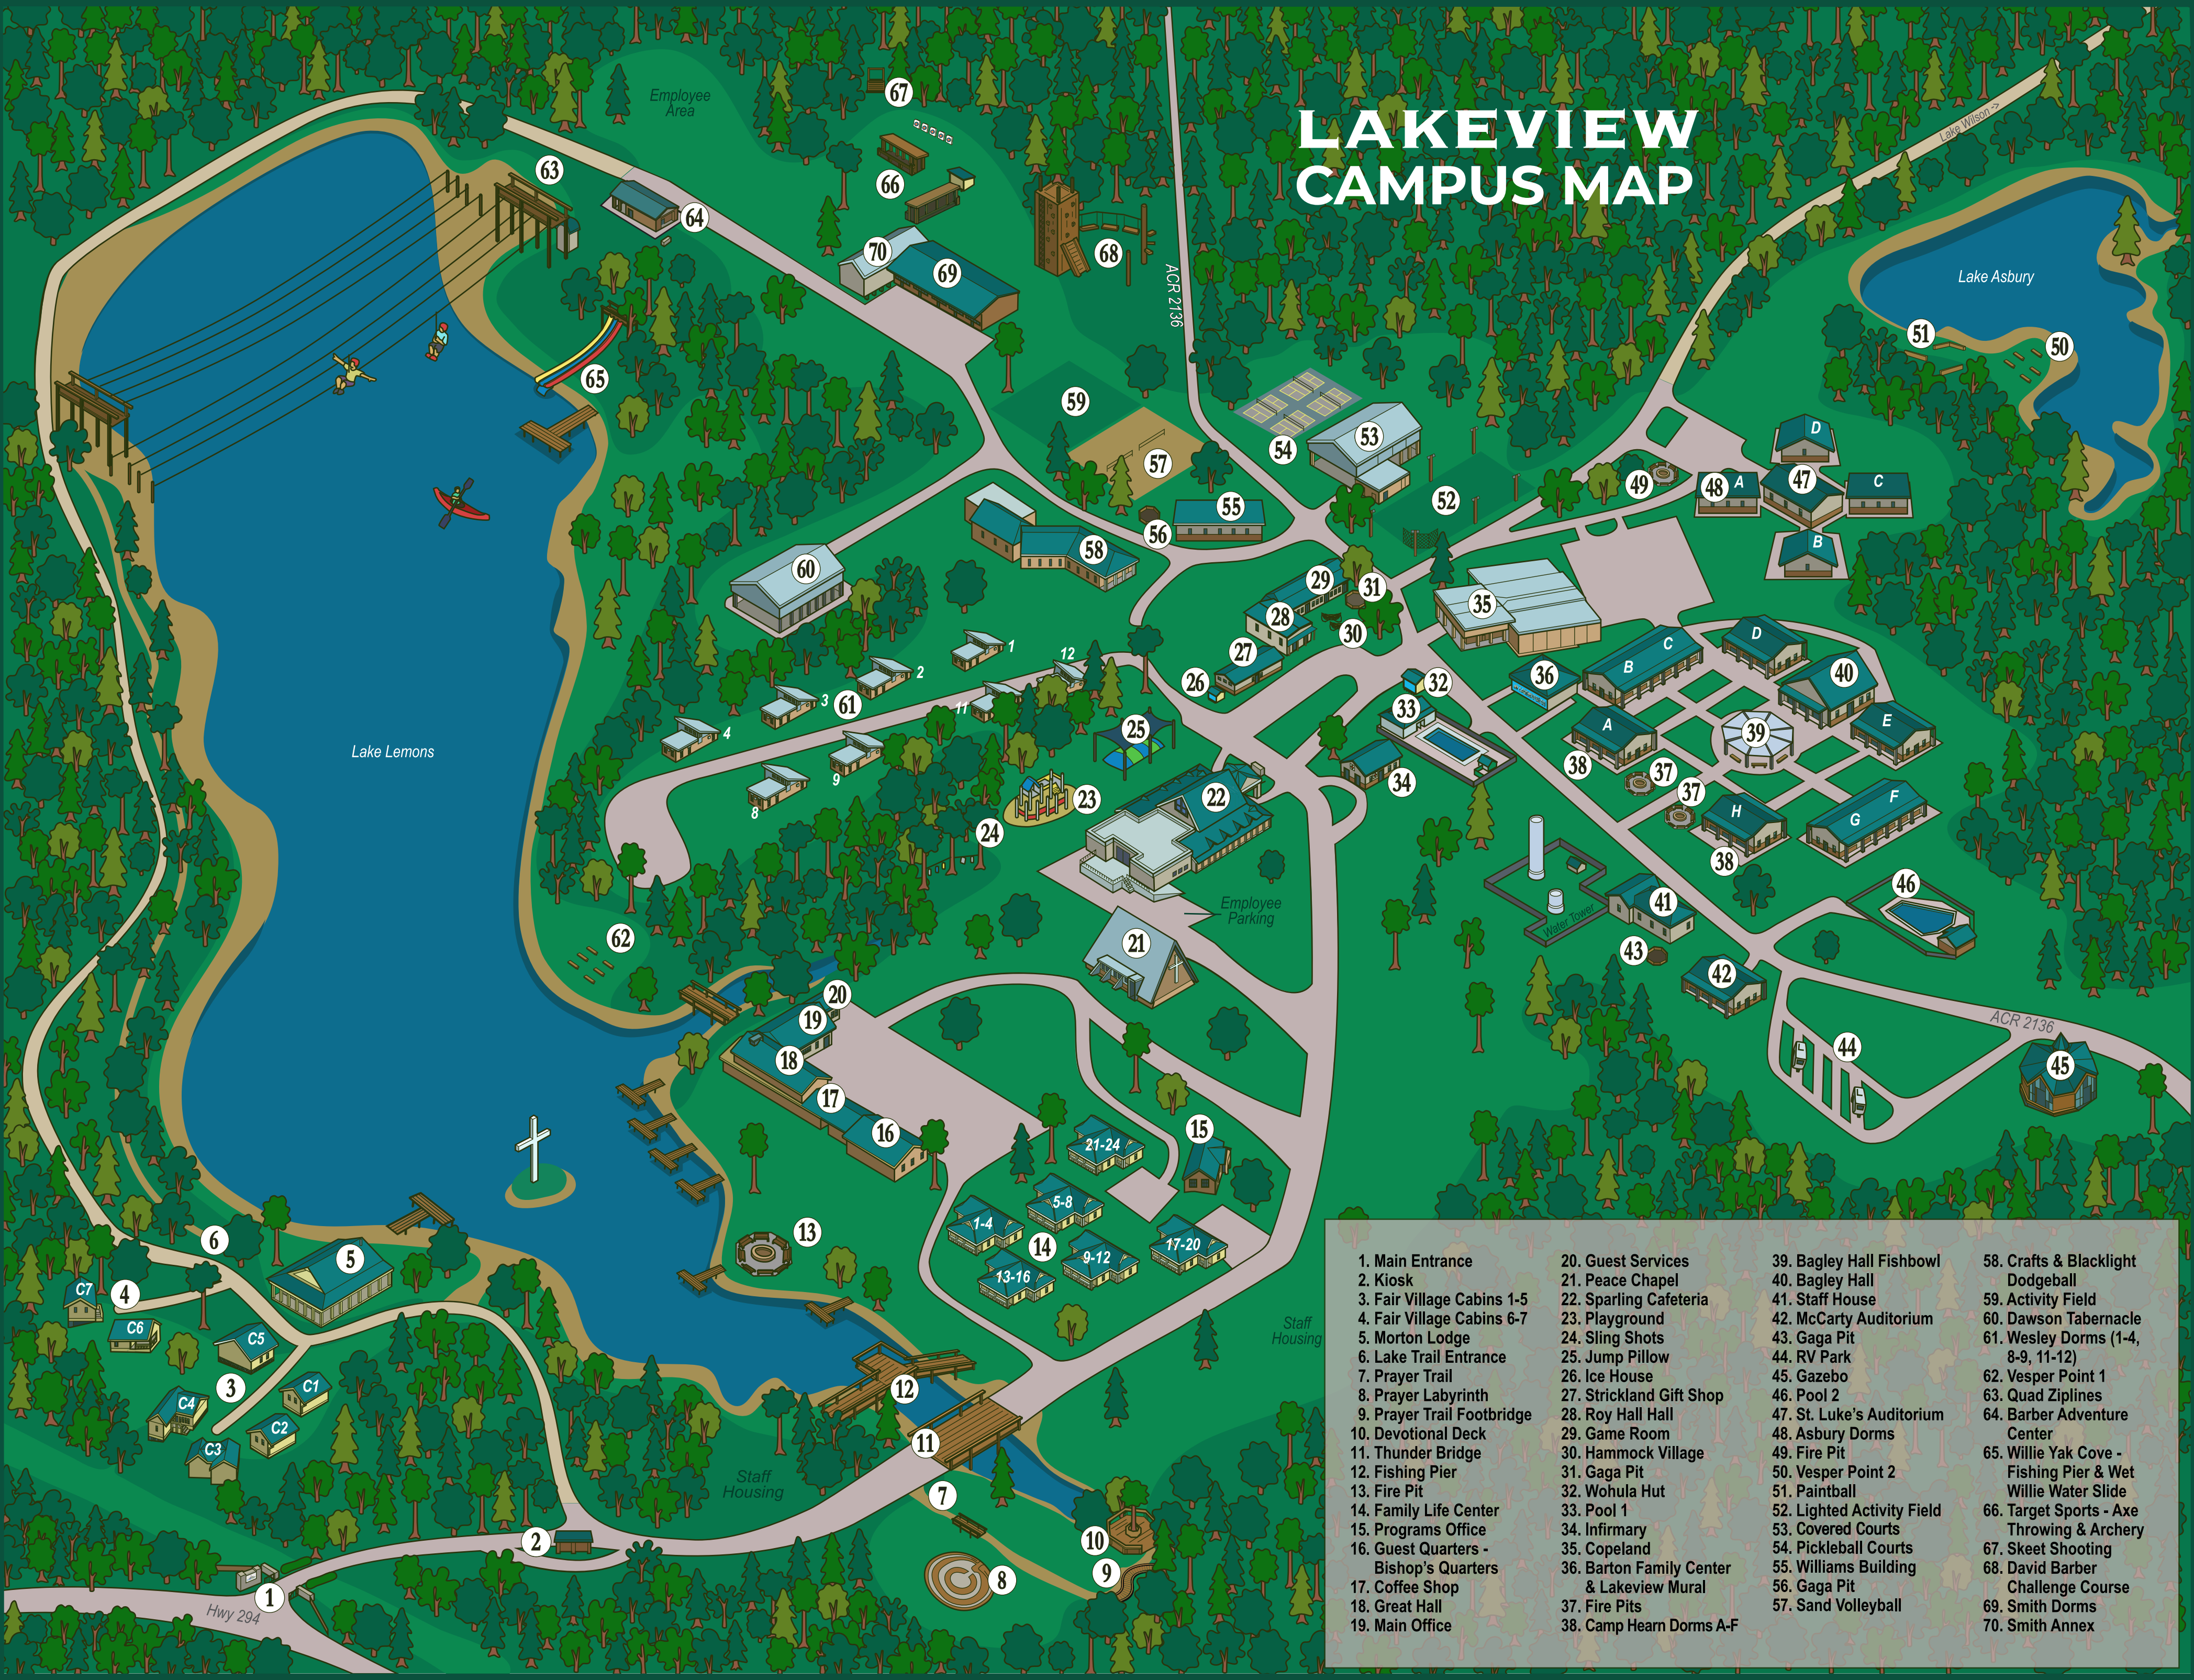

# LAKEVIEW CAMPUS MAP

- |  |   |                            |   |
|--|---|----------------------------|---|
| 1. Main Entrance                       | 20. Guest Services                        | 39. Bagley Hall Fishbowl   | 58. Crafts & Blacklight Dodgeball                           |
| 2. Kiosk                               | 21. Peace Chapel                          | 40. Bagley Hall            | 59. Activity Field  |
| 3. Fair Village Cabins 1-5             | 22. Sparling Cafeteria                    | 41. Staff House            | 60. Dawson Tabernacle                                       |
| 4. Fair Village Cabins 6-7             | 23. Playground                            | 42. McCarty Auditorium     | 61. Wesley Dorms (1-4, 8-9, 11-12)                          |
| 5. Morton Lodge                        | 24. Sling Shots                           | 43. Gaga Pit               | 62. Vesper Point 1  |
| 6. Lake Trail Entrance                 | 25. Jump Pillow                           | 44. RV Park                | 63. Quad Ziplines   |
| 7. Prayer Trail                        | 26. Ice House                             | 45. Gazebo                 | 64. Barber Adventure Center                                 |
| 8. Prayer Labyrinth                    | 27. Strickland Gift Shop                  | 46. Pool 2                 | 65. Willie Yak Cove - Fishing Pier & Wet Willie Water Slide |
| 9. Prayer Trail Footbridge             | 28. Roy Hall Hall                         | 47. St. Luke's Auditorium  | 66. Target Sports - Axe Throwing & Archery                  |
| 10. Devotional Deck                    | 29. Game Room                             | 48. Asbury Dorms           | 67. Skeet Shooting  |
| 11. Thunder Bridge                     | 30. Hammock Village                       | 49. Fire Pit               | 68. David Barber Challenge Course                           |
| 12. Fishing Pier                       | 31. Gaga Pit                              | 50. Vesper Point 2         | 69. Smith Dorms   |
| 13. Fire Pit                           | 32. Wohula Hut                            | 51. Paintball              | 70. Smith Annex   |
| 14. Family Life Center                 | 33. Pool 1                                | 52. Lighted Activity Field |   |
| 15. Programs Office                    | 34. Infirmary                             | 53. Covered Courts         |   |
| 16. Guest Quarters - Bishop's Quarters | 35. Copeland                              | 54. Pickleball Courts      |   |
| 17. Coffee Shop                        | 36. Barton Family Center & Lakeview Mural | 55. Williams Building      |   |
| 18. Great Hall                         | 37. Fire Pits                             | 56. Gaga Pit               |   |
| 19. Main Office                        | 38. Camp Hearn Dorms A-F                  | 57. Sand Volleyball        |   |